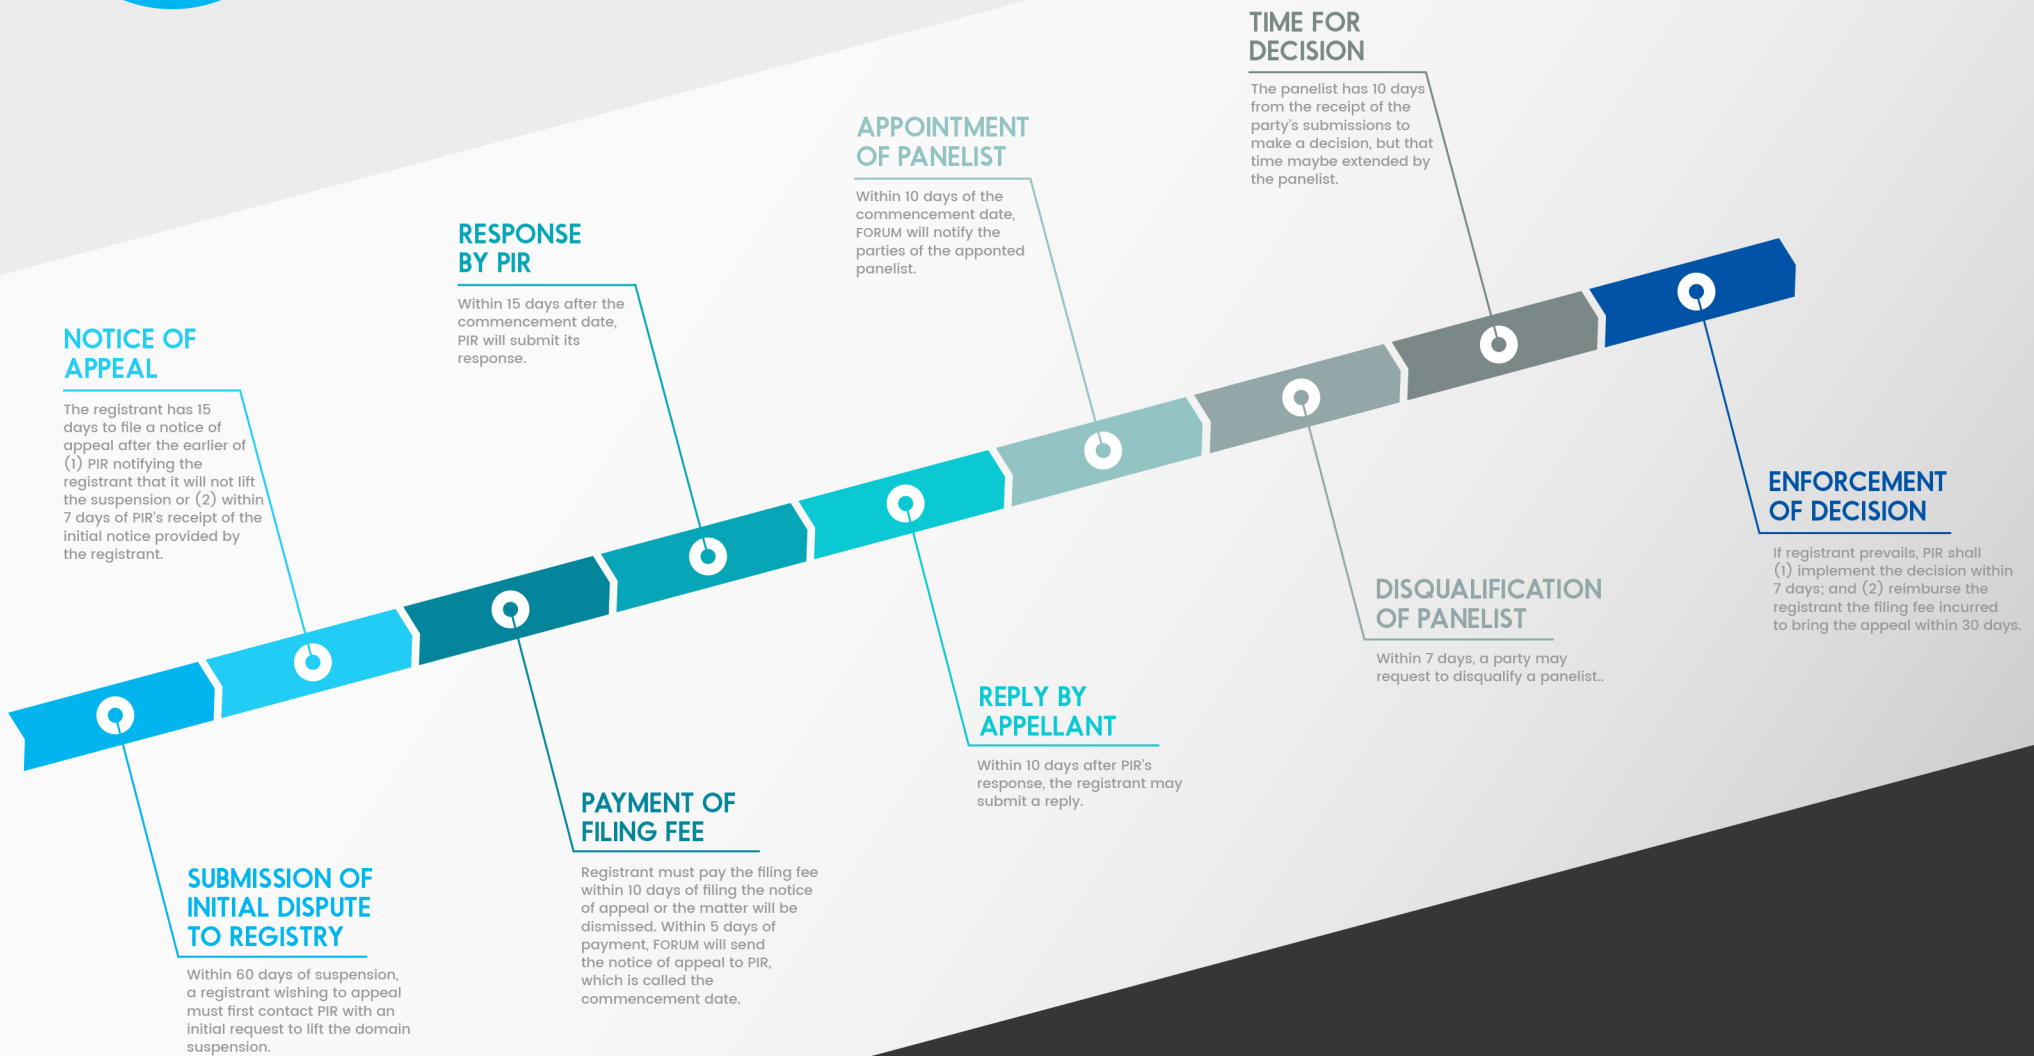

ANTI-ABUSE POLICY APPEAL PROCESS TIMELINE

For detailed Anti-Abuse Policy Appeal Process Rules and more information about submitting an appeal, please visit <https://thenew.org/org-people/about-pir/resources/>